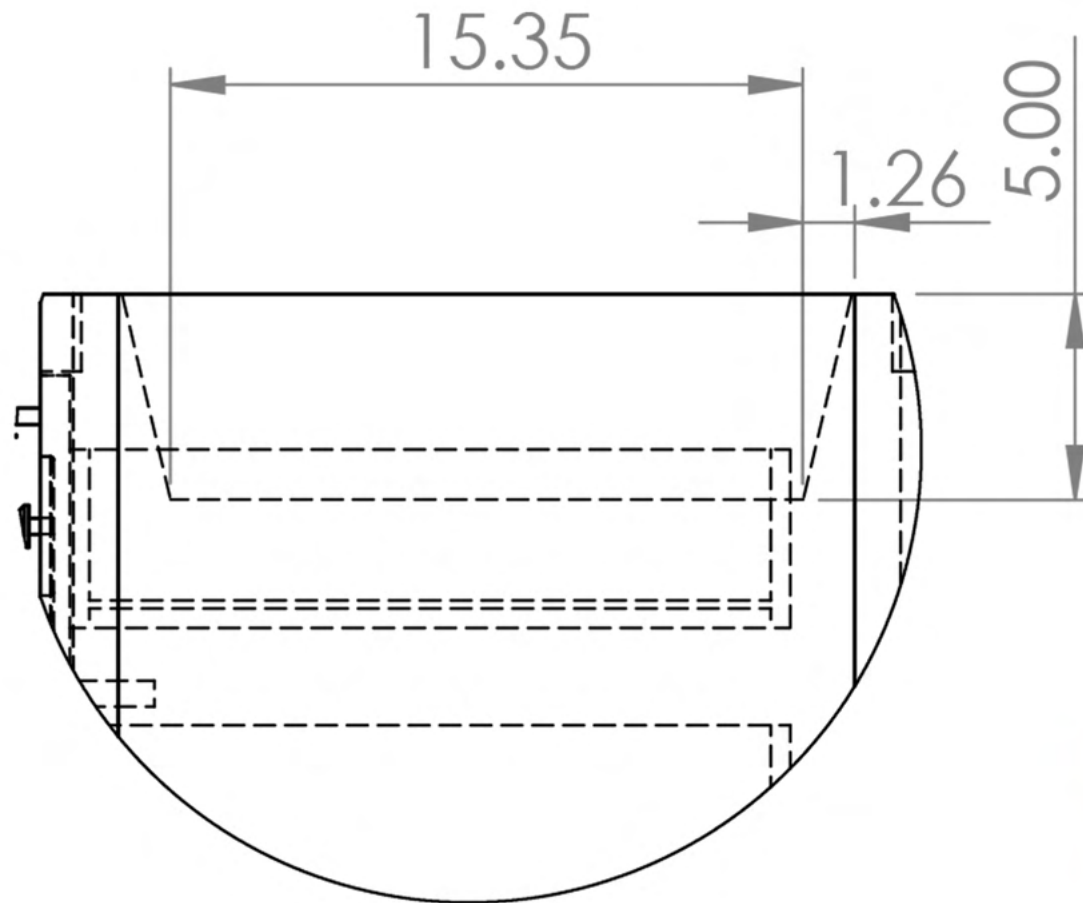

NOTE: COUNTERTOPS ARE NOT SHOWN IN THESE DIAGRAMS. (CABINET ONLY)

Avaluxury

Intelligent design for every lifestyle

48 INCH

NOTE: COUNTERTOPS ARE NOT SHOWN IN THESE DIAGRAMS. (CABINET ONLY)

Avaluxury

Intelligent design for every lifestyle

48 INCH

NOTE: COUNTERTOPS ARE NOT SHOWN IN THESE DIAGRAMS. (CABINET ONLY)

NOTE: COUNTERTOPS ARE NOT SHOWN IN THESE DIAGRAMS. (CABINET ONLY)