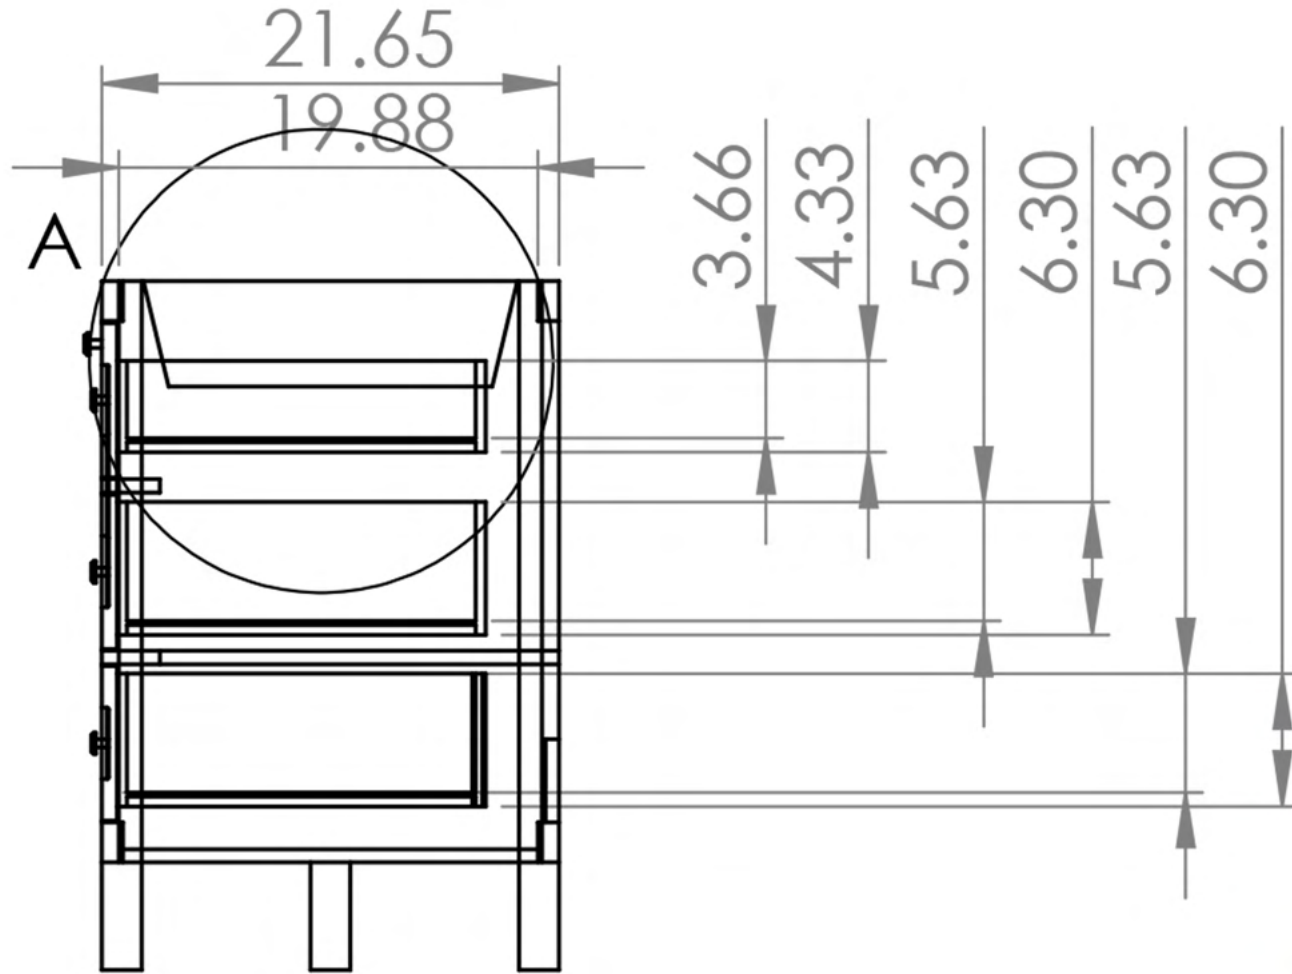

NOTE: COUNTERTOPS ARE NOT SHOWN IN THESE DIAGRAMS. (CABINET ONLY)

Avaluxury

Intelligent design for every lifestyle

48 INCH

NOTE: COUNTERTOPS ARE NOT SHOWN IN THESE DIAGRAMS. (CABINET ONLY)

Avaluxury

Intelligent design for every lifestyle

48 INCH

NOTE: COUNTERTOPS ARE NOT SHOWN IN THESE DIAGRAMS. (CABINET ONLY)

NOTE: COUNTERTOPS ARE NOT SHOWN IN THESE DIAGRAMS. (CABINET ONLY)