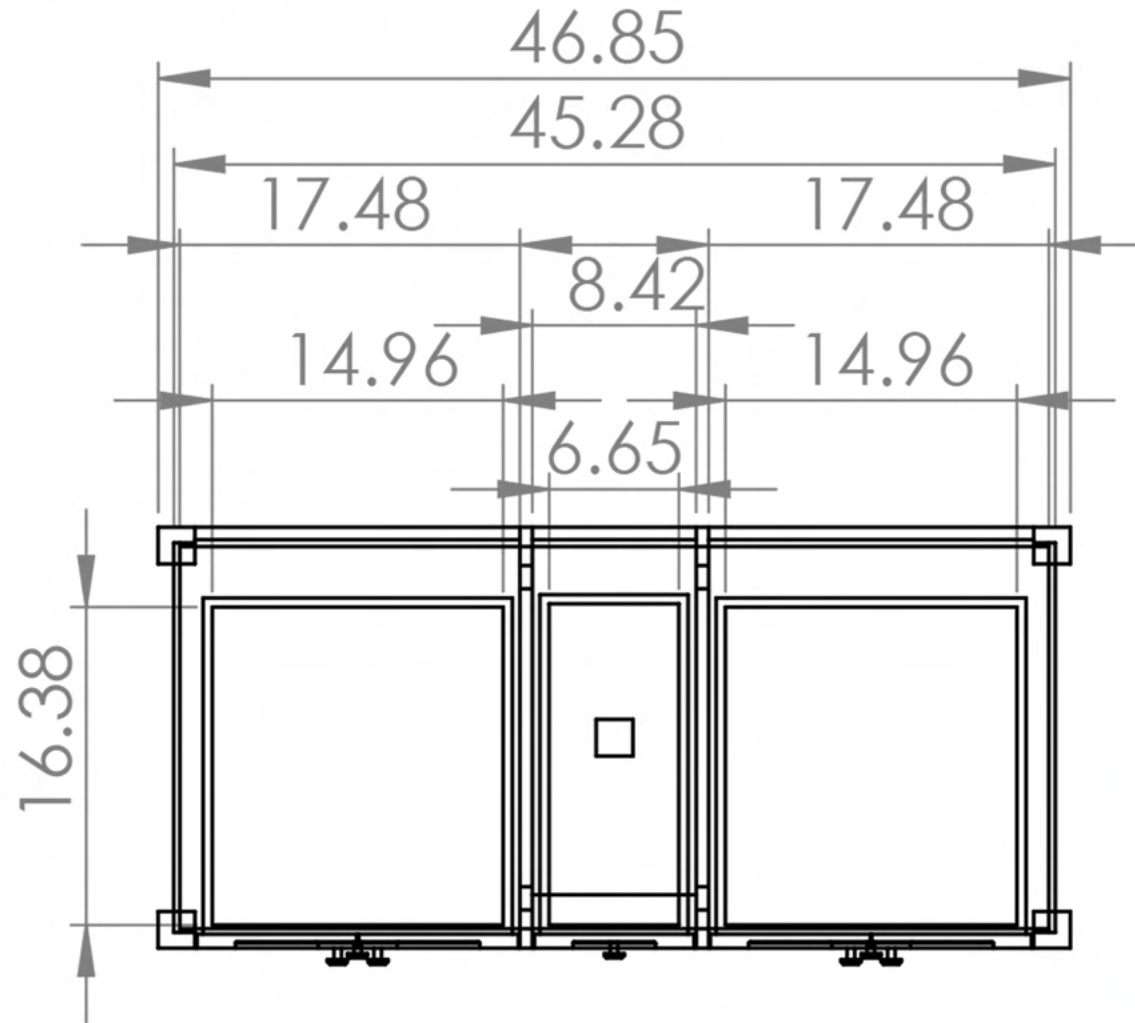

NOTE: COUNTERTOPS ARE NOT SHOWN IN THESE DIAGRAMS. (CABINET ONLY)

Avaluxury

Intelligent design for every lifestyle

48 INCH

NOTE: COUNTERTOPS ARE NOT SHOWN IN THESE DIAGRAMS. (CABINET ONLY)

Avaluxury

Intelligent design for every lifestyle

48 INCH

NOTE: COUNTERTOPS ARE NOT SHOWN IN THESE DIAGRAMS. (CABINET ONLY)

NOTE: COUNTERTOPS ARE NOT SHOWN IN THESE DIAGRAMS. (CABINET ONLY)